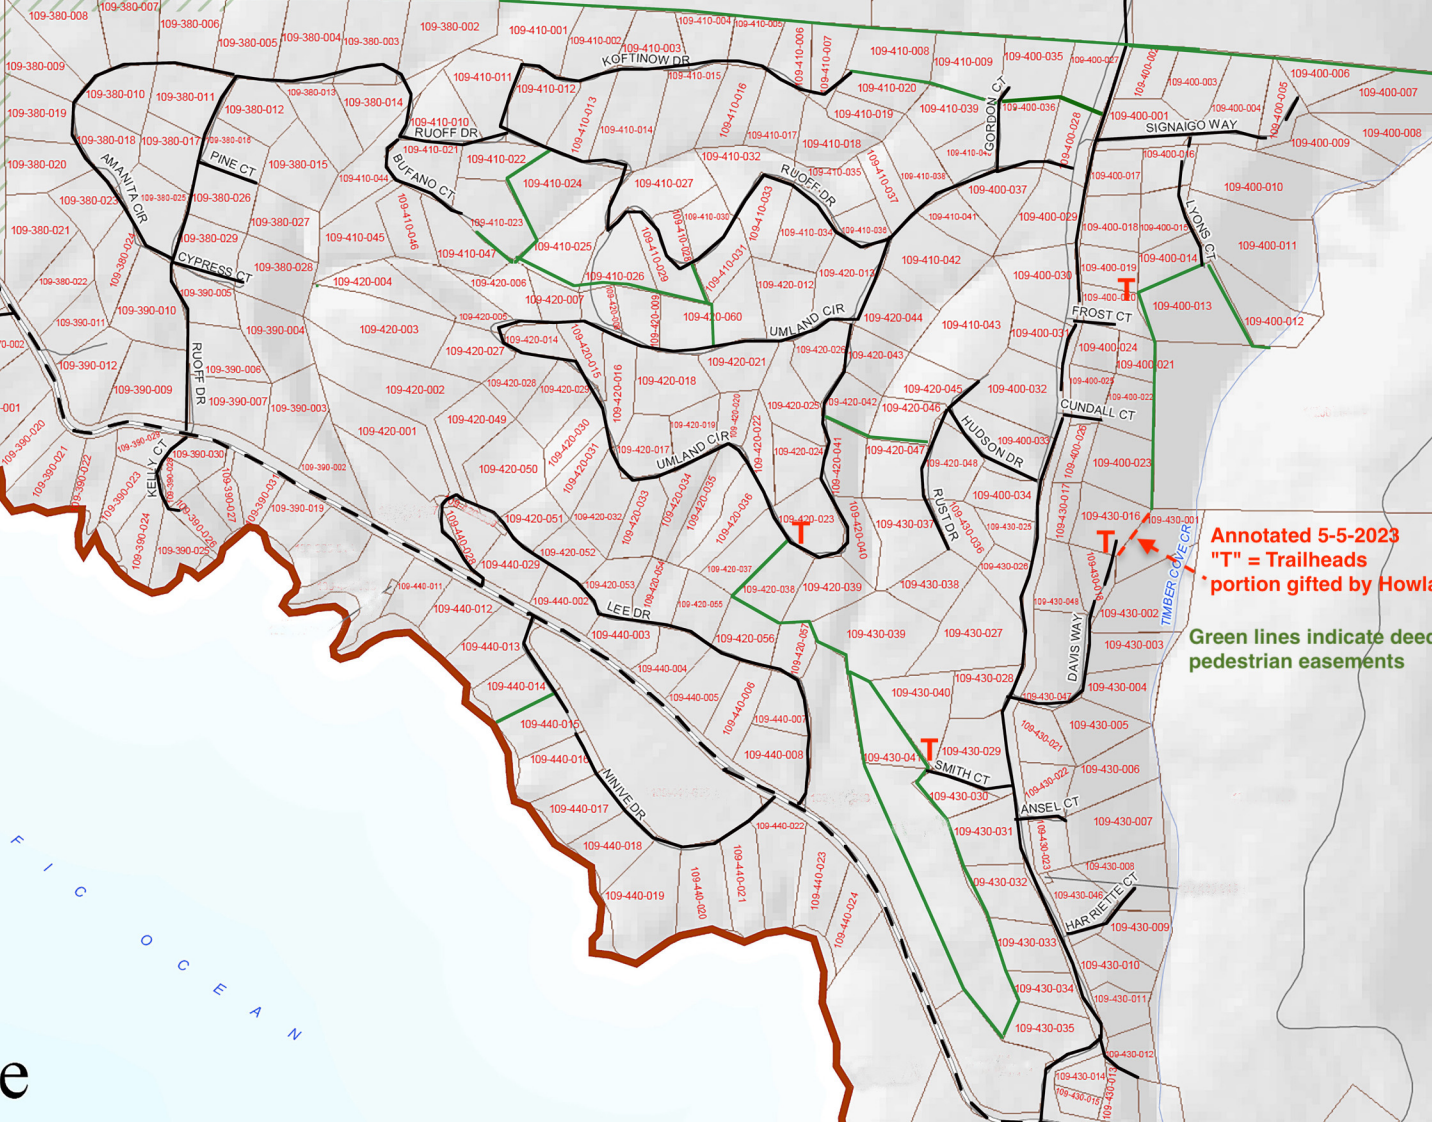

STILLWATER COVE
REGIONAL PARK

PACIFIC VIEW DR

P
A
C
I
F
I
C

O
C
E
A
N

TCHA TRAILS

September 2008

Timber Cove

0 250 500 1,000 1,500 Feet

0 50 100 200 300 Meters

1:6,000

Annotated 5-5-2023
"T" = Trailheads
***portion gifted by Howland**

Green lines indicate deeded pedestrian easements

Timber Cove Inn

1